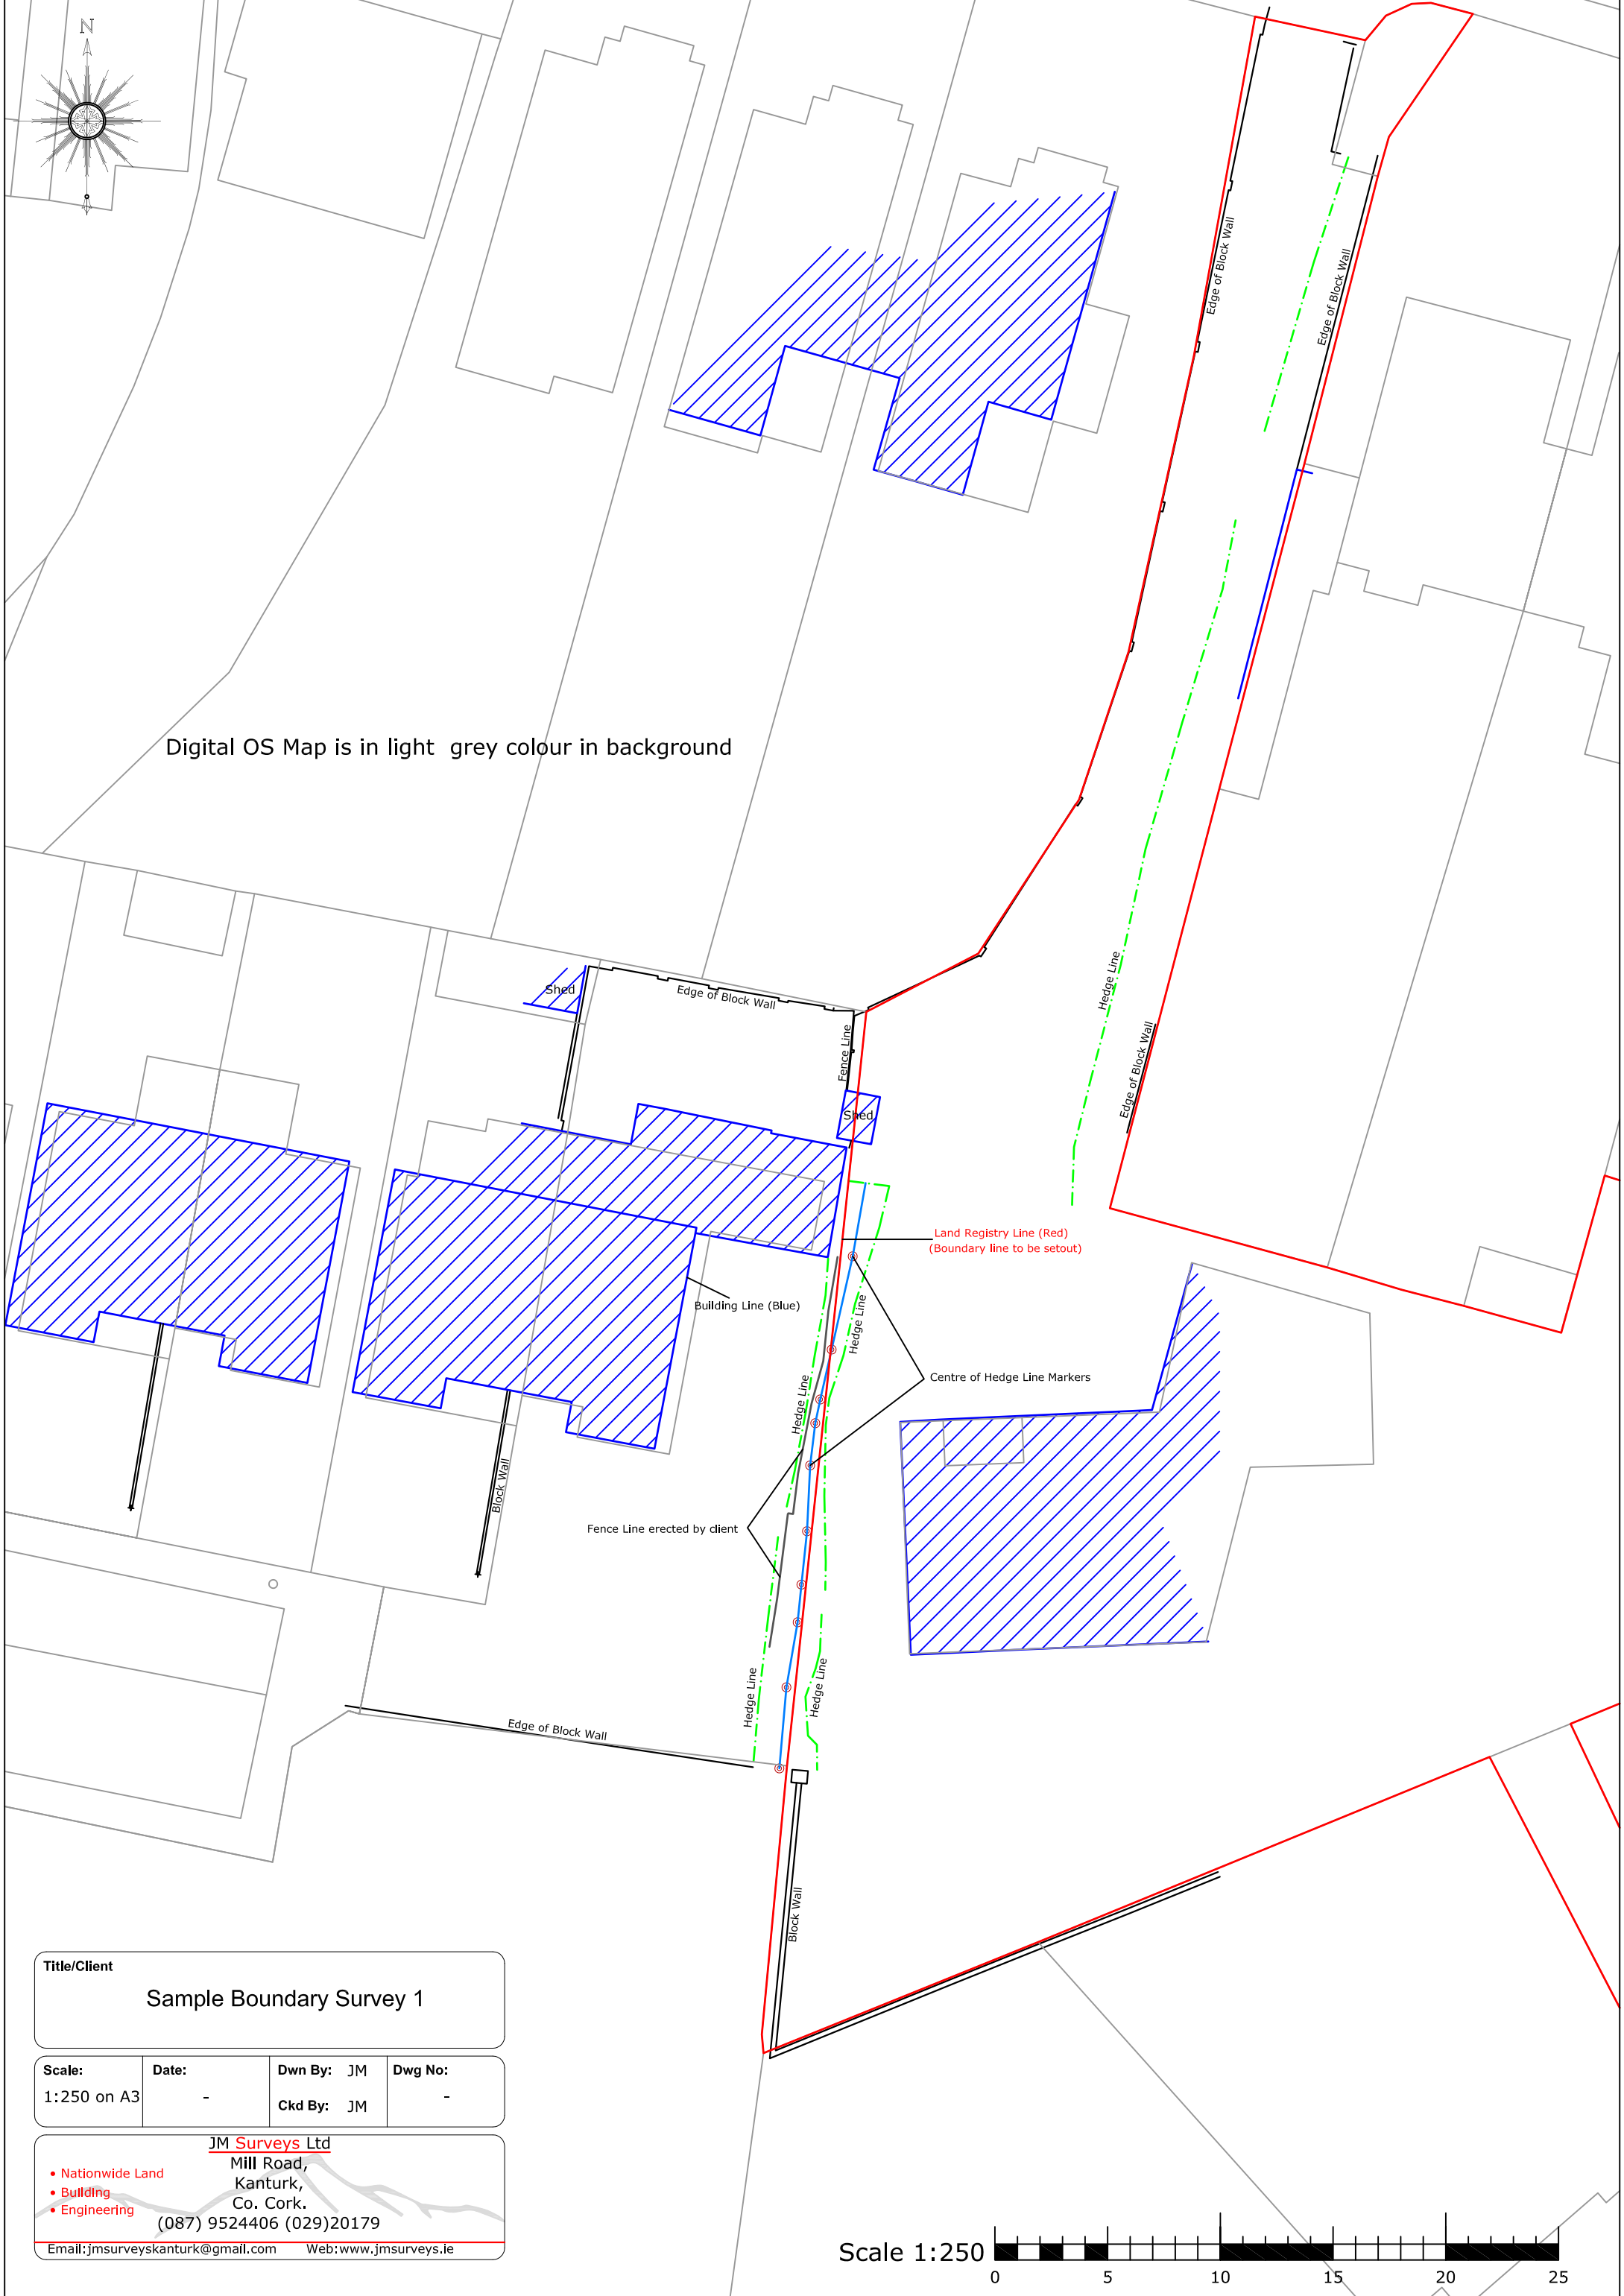

Digital OS Map is in light grey colour in background

Title/Client
Sample Boundary Survey 1

Scale: 1:250 on A3 Date: - Dwn By: JM Dwg No: -
Ckd By: JM

JM Surveys Ltd
Mill Road,
Kanturk,
Co. Cork,
(087) 9524406 (029)20179
Email: jmsurveyskanturk@gmail.com Web: www.jmsurveys.ie